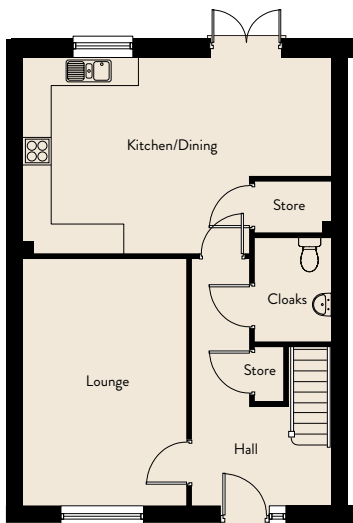

DAHLIA

1403 sqft

Ground Floor

Lounge	3.48m x 5.30m	11'5" x 17'5"
Kitchen/Dining	6.65m x 4.24m	21'10" x 13'11"

First Floor

Master Bedroom	3.04m x 4.46m	10'0" x 14'8"
Bedroom 2	2.49m x 3.56m	8'2" x 11'8"
Bedroom 3	4.07m x 2.52m	13'4" x 8'3"
Bedroom 4	3.52m x 3.14m	11'6" x 10'4"