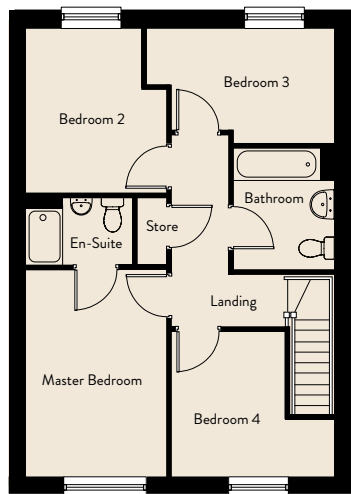

DAHLIA

1403 sqft

Ground Floor

Lounge	3.48m x 5.30m	11'5" x 17'5"
Kitchen/Dining	6.65m x 4.24m	21'10" x 13'11"

First Floor

Master Bedroom	3.04m x 4.46m	10'0" x 14'8"
Bedroom 2	2.49m x 3.56m	8'2" x 11'8"
Bedroom 3	4.07m x 2.52m	13'4" x 8'3"
Bedroom 4	3.52m x 3.14m	11'6" x 10'4"