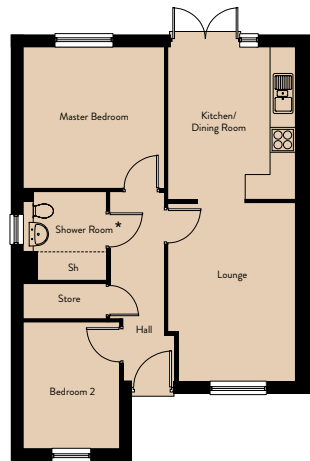

HARDY

Ground Floor

Kitchen/Dining	3.26m x 3.81m	10'8" x 12'6"
Lounge	3.26m x 4.47m	10'8" x 14'8"
Master Bedroom	3.53m x 3.54m	11'7" x 11'7"
Bedroom 2	2.41m x 3.15m	7'11" x 10'4"

*Includes a level access shower