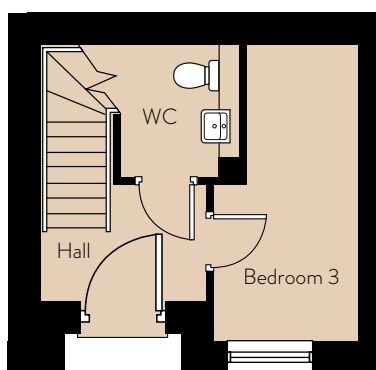

HARTLEY LOCKS
STANLEY DOCK

HARTLEY LOCKS
STANLEY DOCK

3 Bedroom Townhouses

- TH01 - 93.5m²
- TH02 - 93.2m²
- TH03 - 93.2m²
- TH04 - 93.2m²
- TH05 - 93.6m²
- TH06 - 92.4m²
- TH07 - 92.1m²
- TH08 - 92.1m²
- TH09 - 92.1m²
- TH10 - 92.6m²

Ground Floor

Bedroom 3	4.3m x 2.1m	14'1" x 6'9"
-----------	-------------	--------------

First Floor

Kitchen/Dining Room	4.5m x 3.2m	14'9" x 10'5"
Lounge	4.5m x 2.9m	14'9" x 9'5"

Second Floor

Master Bedroom	4.5m x 3.2m	14'9" x 10'5"
Bedroom 2	4.5m x 2.9m	14'9" x 9'5"