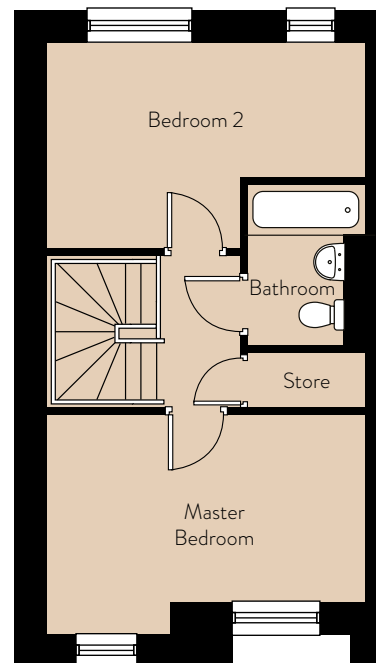

HARTLEY LOCKS
STANLEY DOCK

HARTLEY LOCKS
STANLEY DOCK

3 Bedroom Townhouses

- TH01 - 93.5m²
- TH02 - 93.2m²
- TH03 - 93.2m²
- TH04 - 93.2m²
- TH05 - 93.6m²
- TH06 - 92.4m²
- TH07 - 92.1m²
- TH08 - 92.1m²
- TH09 - 92.1m²
- TH10 - 92.6m²

Ground Floor

Bedroom 3	4.3m x 2.1m	14'1" x 6'9"
-----------	-------------	--------------

First Floor

Kitchen/Dining Room	4.5m x 3.2m	14'9" x 10'5"
Lounge	4.5m x 2.9m	14'9" x 9'5"

Second Floor

Master Bedroom	4.5m x 3.2m	14'9" x 10'5"
Bedroom 2	4.5m x 2.9m	14'9" x 9'5"