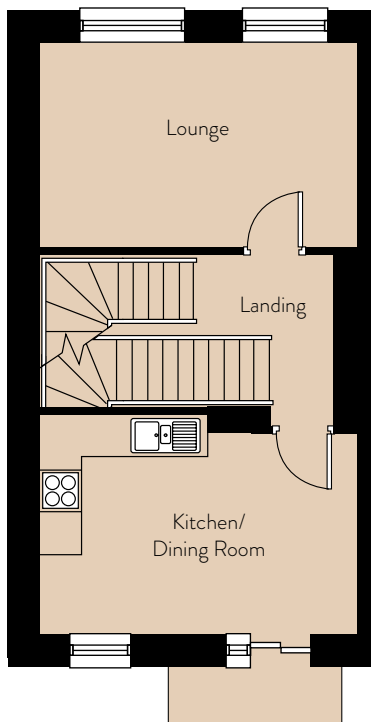

HARTLEY LOCKS
STANLEY DOCK

HARTLEY LOCKS
STANLEY DOCK

3 Bedroom Townhouses

- TH01 - 93.5m²
- TH02 - 93.2m²
- TH03 - 93.2m²
- TH04 - 93.2m²
- TH05 - 93.6m²
- TH06 - 92.4m²
- TH07 - 92.1m²
- TH08 - 92.1m²
- TH09 - 92.1m²
- TH10 - 92.6m²

Ground Floor

Bedroom 3	4.3m x 2.1m	14'1" x 6'9"
-----------	-------------	--------------

First Floor

Kitchen/Dining Room	4.5m x 3.2m	14'9" x 10'5"
Lounge	4.5m x 2.9m	14'9" x 9'5"

Second Floor

Master Bedroom	4.5m x 3.2m	14'9" x 10'5"
Bedroom 2	4.5m x 2.9m	14'9" x 9'5"