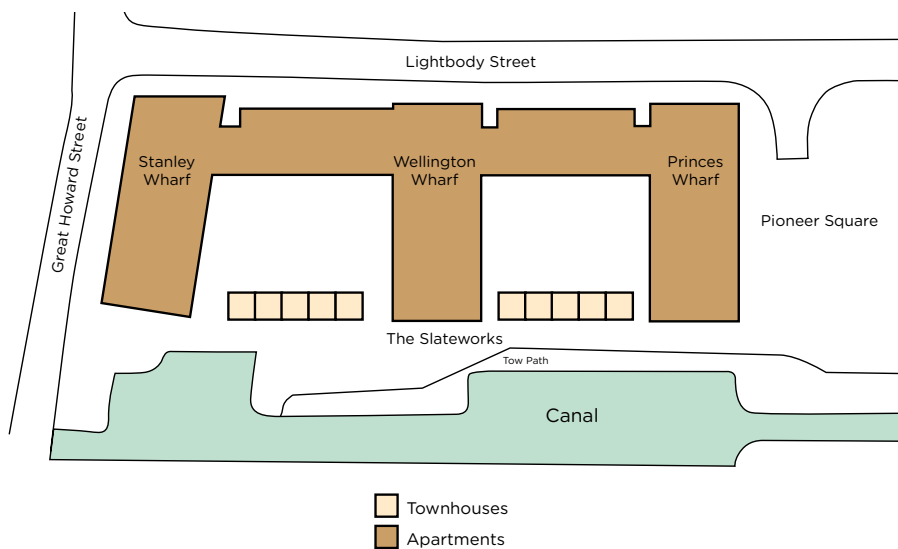

HARTLEY LOCKS
STANLEY DOCK

HARTLEY LOCKS
STANLEY DOCK

3 Bedroom Townhouses

- TH01 - 93.5m²
- TH02 - 93.2m²
- TH03 - 93.2m²
- TH04 - 93.2m²
- TH05 - 93.6m²
- TH06 - 92.4m²
- TH07 - 92.1m²
- TH08 - 92.1m²
- TH09 - 92.1m²
- TH10 - 92.6m²