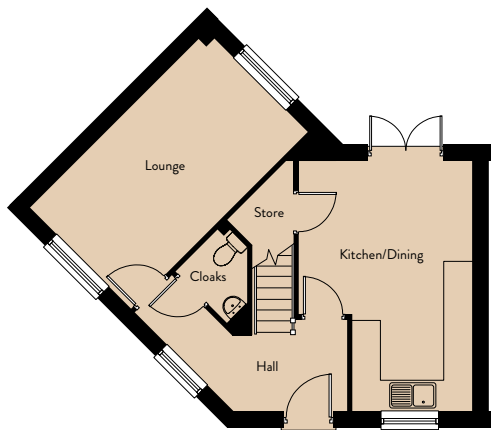

Ground Floor

Lounge	4.84m x 3.55m	15'11" x 11'8"
Kitchen/Dining	4.90m x 2.55m	16'1" x 8'4"

First Floor

Master Bedroom	4.34m x 2.68m	14'3" x 8'9"
Bedroom 2	4.11m x 2.68m	13'6" x 8'9"
Bedroom 3	3.05m x 2.10m	10'0" x 6'11"

BERKELEY B

Ground Floor

Kitchen/Dining	4.84m x 3.55m	15'11" x 11'8"
Lounge	4.90m x 2.55m	16'1" x 8'4"

First Floor

Master Bedroom	4.34m x 2.68m	14'3" x 8'9"
Bedroom 2	4.11m x 2.68m	13'6" x 8'9"
Bedroom 3	3.05m x 2.10m	10'0" x 6'11"

CLIFTON

Ground Floor

Lounge	4.25m x 3.00m	13'11" x 9'10"
Kitchen/Dining	3.68m x 5.25m	12'1" x 17'3"

First Floor

Master Bedroom	3.66m x 3.09m	12'0" x 10'2"
Bedroom 2	4.34m x 2.67m	14'3" x 8'9"
Bedroom 3	2.64m x 2.51m	8'8" x 8'3"

GILBERT

Ground Floor

Lounge	4.44m x 4.31m	14'7" x 14'2"
Kitchen/Dining	4.44m x 3.24m	14'7" x 10'8"

First Floor

Master Bedroom	4.44m x 3.12m	14'7" x 10'3"
Bedroom 2	4.43m x 2.28m	14'7" x 7'6"

THORNTON

Ground Floor