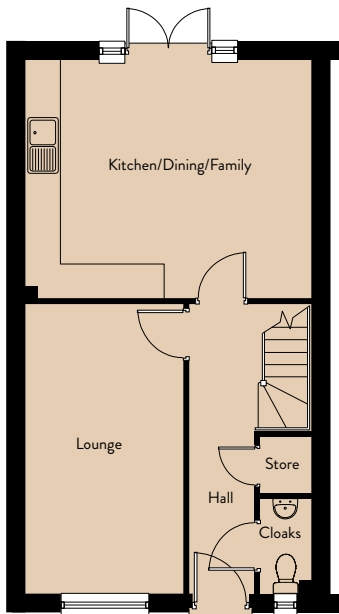

Ground Floor

Lounge	4.84m x 3.55m	15'11" x 11'8"
Kitchen/Dining	4.90m x 2.55m	16'1" x 8'4"

First Floor

Master Bedroom	4.34m x 2.68m	14'3" x 8'9"
Bedroom 2	4.11m x 2.68m	13'6" x 8'9"
Bedroom 3	3.05m x 2.10m	10'0" x 6'11"

BERKELEY B

Ground Floor

Kitchen/Dining	4.84m x 3.55m	15'11" x 11'8"
Lounge	4.90m x 2.55m	16'1" x 8'4"

First Floor

Master Bedroom	4.34m x 2.68m	14'3" x 8'9"
Bedroom 2	4.11m x 2.68m	13'6" x 8'9"
Bedroom 3	3.05m x 2.10m	10'0" x 6'11"

GILBERT

Ground Floor

Lounge	4.44m x 4.31m	14'7" x 14'2"
Kitchen/Dining	4.44m x 3.24m	14'7" x 10'8"

First Floor

Master Bedroom	4.44m x 3.12m	14'7" x 10'3"
Bedroom 2	4.43m x 2.28m	14'7" x 7'6"

THORNTON

Ground Floor

Lounge	5.26m x 2.88m	17'3" x 9'5"
Kitchen/Dining/Family	5.18m x 4.31m	17'0" x 14'2"

First Floor

Master Bedroom	3.19m x 2.61m	10'6" x 8'7"
Bedroom 2	3.41m x 3.00m	11'2" x 9'10"
Bedroom 3	2.67m x 2.11m	8'9" x 6'11"
Bedroom 4	3.32m x 1.92m	10'11" x 6'3"