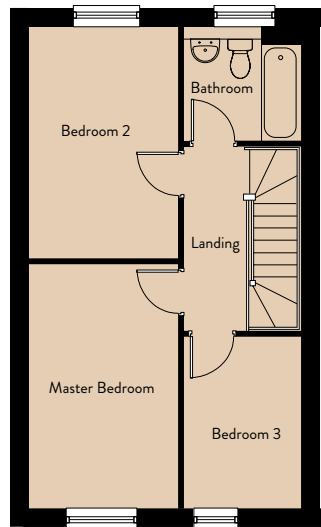

Ground Floor

Lounge	4.84m x 3.55m	15'11" x 11'8"
Kitchen/Dining	4.90m x 2.55m	16'1" x 8'4"

First Floor

Master Bedroom	4.34m x 2.68m	14'3" x 8'9"
Bedroom 2	4.11m x 2.68m	13'6" x 8'9"
Bedroom 3	3.05m x 2.10m	10'0" x 6'11"

BERKELEY B

Ground Floor

Kitchen/Dining	4.84m x 3.55m	15'11" x 11'8"
Lounge	4.90m x 2.55m	16'1" x 8'4"

First Floor

Master Bedroom	4.34m x 2.68m	14'3" x 8'9"
Bedroom 2	4.11m x 2.68m	13'6" x 8'9"
Bedroom 3	3.05m x 2.10m	10'0" x 6'11"

CLIFTON

Ground Floor

Lounge	4.25m x 3.00m	13'11" x 9'10"
Kitchen/Dining	3.68m x 5.25m	12'1" x 17'3"

First Floor

Master Bedroom	3.66m x 3.09m	12'0" x 10'2"
Bedroom 2	4.34m x 2.67m	14'3" x 8'9"
Bedroom 3	2.64m x 2.51m	8'8" x 8'3"

Lounge	5.26m x 2.88m	17'3" x 9'5"
Kitchen/Dining/Family	5.18m x 4.31m	17'0" x 14'2"

First Floor

Master Bedroom	3.19m x 2.61m	10'6" x 8'7"
Bedroom 2	3.41m x 3.00m	11'2" x 9'10"
Bedroom 3	2.67m x 2.11m	8'9" x 6'11"
Bedroom 4	3.32m x 1.92m	10'11" x 6'3"