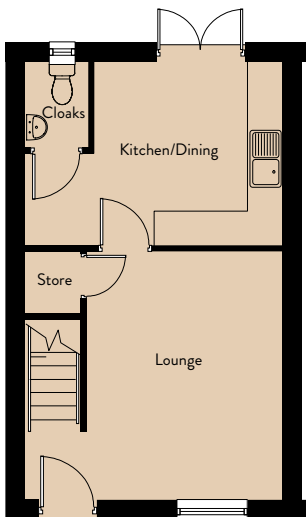

Ground Floor

Lounge	4.84m x 3.55m	15'11" x 11'8"
Kitchen/Dining	4.90m x 2.55m	16'1" x 8'4"

First Floor

Master Bedroom	4.34m x 2.68m	14'3" x 8'9"
Bedroom 2	4.11m x 2.68m	13'6" x 8'9"
Bedroom 3	3.05m x 2.10m	10'0" x 6'11"

BERKELEY B

Ground Floor

Kitchen/Dining	4.84m x 3.55m	15'11" x 11'8"
Lounge	4.90m x 2.55m	16'1" x 8'4"

First Floor

Master Bedroom	4.34m x 2.68m	14'3" x 8'9"
Bedroom 2	4.11m x 2.68m	13'6" x 8'9"
Bedroom 3	3.05m x 2.10m	10'0" x 6'11"

CLIFTON

Ground Floor

Lounge	4.25m x 3.00m	13'11" x 9'10"
Kitchen/Dining	3.68m x 5.25m	12'1" x 17'3"

First Floor

Master Bedroom	3.66m x 3.09m	12'0" x 10'2"
Bedroom 2	4.34m x 2.67m	14'3" x 8'9"
Bedroom 3	2.64m x 2.51m	8'8" x 8'3"

GILBERT

Ground Floor

Lounge	4.44m x 4.31m	14'7" x 14'2"
Kitchen/Dining	4.44m x 3.24m	14'7" x 10'8"

First Floor

Master Bedroom	4.44m x 3.12m	14'7" x 10'3"
Bedroom 2	4.43m x 2.28m	14'7" x 7'6"

THORNTON

Ground Floor