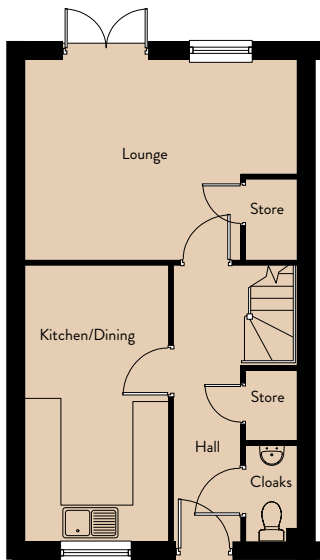

Ground Floor

Lounge	4.84m x 3.55m	15'11" x 11'8"
Kitchen/Dining	4.90m x 2.55m	16'1" x 8'4"

First Floor

Master Bedroom	4.34m x 2.68m	14'3" x 8'9"
Bedroom 2	4.11m x 2.68m	13'6" x 8'9"
Bedroom 3	3.05m x 2.10m	10'0" x 6'11"

BERKELEY B

Ground Floor

Kitchen/Dining	4.84m x 3.55m	15'11" x 11'8"
Lounge	4.90m x 2.55m	16'1" x 8'4"

First Floor

Master Bedroom	4.34m x 2.68m	14'3" x 8'9"
Bedroom 2	4.11m x 2.68m	13'6" x 8'9"
Bedroom 3	3.05m x 2.10m	10'0" x 6'11"

CLIFTON

Ground Floor

Lounge	4.25m x 3.00m	13'11" x 9'10"
Kitchen/Dining	3.68m x 5.25m	12'1" x 17'3"

First Floor

Master Bedroom	3.66m x 3.09m	12'0" x 10'2"
Bedroom 2	4.34m x 2.67m	14'3" x 8'9"
Bedroom 3	2.64m x 2.51m	8'8" x 8'3"

Lounge	5.26m x 2.88m	17'3" x 9'5"
Kitchen/Dining/Family	5.18m x 4.31m	17'0" x 14'2"

First Floor

Master Bedroom	3.19m x 2.61m	10'6" x 8'7"
Bedroom 2	3.41m x 3.00m	11'2" x 9'10"
Bedroom 3	2.67m x 2.11m	8'9" x 6'11"
Bedroom 4	3.32m x 1.92m	10'11" x 6'3"