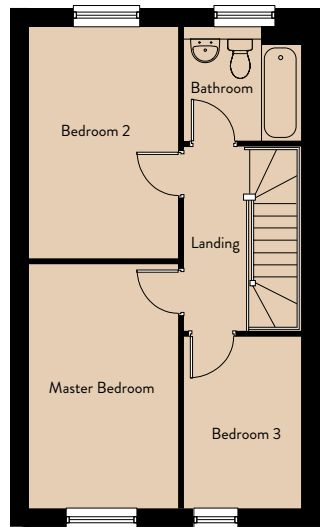

Ground Floor

Lounge	4.84m x 3.55m	15'11" x 11'8"
Kitchen/Dining	4.90m x 2.55m	16'1" x 8'4"

First Floor

Master Bedroom	4.34m x 2.68m	14'3" x 8'9"
Bedroom 2	4.11m x 2.68m	13'6" x 8'9"
Bedroom 3	3.05m x 2.10m	10'0" x 6'11"

BERKELEY B

Ground Floor

Kitchen/Dining	4.84m x 3.55m	15'11" x 11'8"
Lounge	4.90m x 2.55m	16'1" x 8'4"

First Floor

Master Bedroom	4.34m x 2.68m	14'3" x 8'9"
Bedroom 2	4.11m x 2.68m	13'6" x 8'9"
Bedroom 3	3.05m x 2.10m	10'0" x 6'11"

CLIFTON

Ground Floor

Lounge	4.25m x 3.00m	13'11" x 9'10"
Kitchen/Dining	3.68m x 5.25m	12'1" x 17'3"

First Floor

Master Bedroom	3.66m x 3.09m	12'0" x 10'2"
Bedroom 2	4.34m x 2.67m	14'3" x 8'9"
Bedroom 3	2.64m x 2.51m	8'8" x 8'3"

Lounge	5.26m x 2.88m	17'3" x 9'5"
Kitchen/Dining/Family	5.18m x 4.31m	17'0" x 14'2"

First Floor

Master Bedroom	3.19m x 2.61m	10'6" x 8'7"
Bedroom 2	3.41m x 3.00m	11'2" x 9'10"
Bedroom 3	2.67m x 2.11m	8'9" x 6'11"
Bedroom 4	3.32m x 1.92m	10'11" x 6'3"