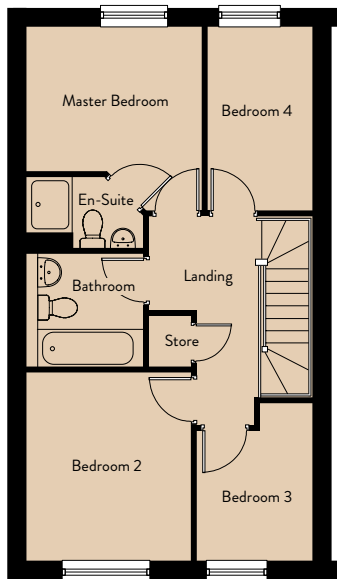

Ground Floor

Lounge	4.84m x 3.55m	15'11" x 11'8"
Kitchen/Dining	4.90m x 2.55m	16'1" x 8'4"

First Floor

Master Bedroom	4.34m x 2.68m	14'3" x 8'9"
Bedroom 2	4.11m x 2.68m	13'6" x 8'9"
Bedroom 3	3.05m x 2.10m	10'0" x 6'11"

BERKELEY B

Ground Floor

Kitchen/Dining	4.84m x 3.55m	15'11" x 11'8"
Lounge	4.90m x 2.55m	16'1" x 8'4"

First Floor

Master Bedroom	4.34m x 2.68m	14'3" x 8'9"
Bedroom 2	4.11m x 2.68m	13'6" x 8'9"
Bedroom 3	3.05m x 2.10m	10'0" x 6'11"

GILBERT

Ground Floor

Lounge	4.44m x 4.31m	14'7" x 14'2"
Kitchen/Dining	4.44m x 3.24m	14'7" x 10'8"

First Floor

Master Bedroom	4.44m x 3.12m	14'7" x 10'3"
Bedroom 2	4.43m x 2.28m	14'7" x 7'6"

THORNTON

Ground Floor

Lounge	5.26m x 2.88m	17'3" x 9'5"
Kitchen/Dining/Family	5.18m x 4.31m	17'0" x 14'2"

First Floor

Master Bedroom	3.19m x 2.61m	10'6" x 8'7"
Bedroom 2	3.41m x 3.00m	11'2" x 9'10"
Bedroom 3	2.67m x 2.11m	8'9" x 6'11"
Bedroom 4	3.32m x 1.92m	10'11" x 6'3"