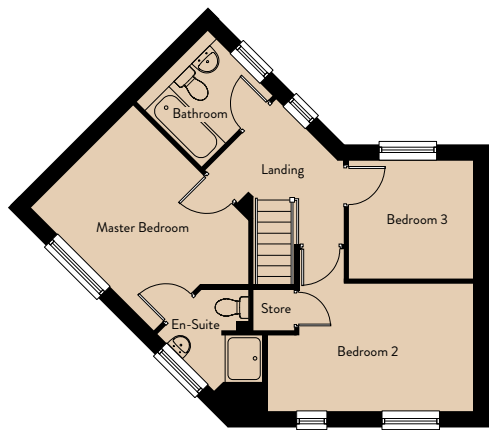

Ground Floor

Lounge	4.84m x 3.55m	15'11" x 11'8"
Kitchen/Dining	4.90m x 2.55m	16'1" x 8'4"

First Floor

Master Bedroom	4.34m x 2.68m	14'3" x 8'9"
Bedroom 2	4.11m x 2.68m	13'6" x 8'9"
Bedroom 3	3.05m x 2.10m	10'0" x 6'11"

BERKELEY B

Ground Floor

Kitchen/Dining	4.84m x 3.55m	15'11" x 11'8"
Lounge	4.90m x 2.55m	16'1" x 8'4"

First Floor

Master Bedroom	4.34m x 2.68m	14'3" x 8'9"
Bedroom 2	4.11m x 2.68m	13'6" x 8'9"
Bedroom 3	3.05m x 2.10m	10'0" x 6'11"

CLIFTON

Ground Floor

Lounge	4.25m x 3.00m	13'11" x 9'10"
Kitchen/Dining	3.68m x 5.25m	12'1" x 17'3"

First Floor

Master Bedroom	3.66m x 3.09m	12'0" x 10'2"
Bedroom 2	4.34m x 2.67m	14'3" x 8'9"
Bedroom 3	2.64m x 2.51m	8'8" x 8'3"

GILBERT

Ground Floor

Lounge	4.44m x 4.31m	14'7" x 14'2"
Kitchen/Dining	4.44m x 3.24m	14'7" x 10'8"

First Floor

Master Bedroom	4.44m x 3.12m	14'7" x 10'3"
Bedroom 2	4.43m x 2.28m	14'7" x 7'6"

THORNTON

Ground Floor