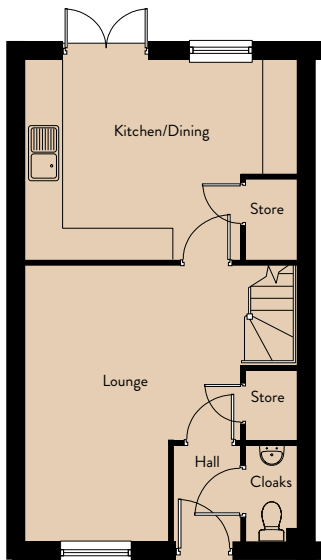

Ground Floor

Lounge	4.84m x 3.55m	15'11" x 11'8"
Kitchen/Dining	4.90m x 2.55m	16'1" x 8'4"

First Floor

Master Bedroom	4.34m x 2.68m	14'3" x 8'9"
Bedroom 2	4.11m x 2.68m	13'6" x 8'9"
Bedroom 3	3.05m x 2.10m	10'0" x 6'11"

BERKELEY B

Ground Floor

Kitchen/Dining	4.84m x 3.55m	15'11" x 11'8"
Lounge	4.90m x 2.55m	16'1" x 8'4"

First Floor

Master Bedroom	4.34m x 2.68m	14'3" x 8'9"
Bedroom 2	4.11m x 2.68m	13'6" x 8'9"
Bedroom 3	3.05m x 2.10m	10'0" x 6'11"

CLIFTON

Ground Floor

Lounge	4.25m x 3.00m	13'11" x 9'10"
Kitchen/Dining	3.68m x 5.25m	12'1" x 17'3"

First Floor

Master Bedroom	3.66m x 3.09m	12'0" x 10'2"
Bedroom 2	4.34m x 2.67m	14'3" x 8'9"
Bedroom 3	2.64m x 2.51m	8'8" x 8'3"

Lounge	5.26m x 2.88m	17'3" x 9'5"
Kitchen/Dining/Family	5.18m x 4.31m	17'0" x 14'2"

First Floor

Master Bedroom	3.19m x 2.61m	10'6" x 8'7"
Bedroom 2	3.41m x 3.00m	11'2" x 9'10"
Bedroom 3	2.67m x 2.11m	8'9" x 6'11"
Bedroom 4	3.32m x 1.92m	10'11" x 6'3"