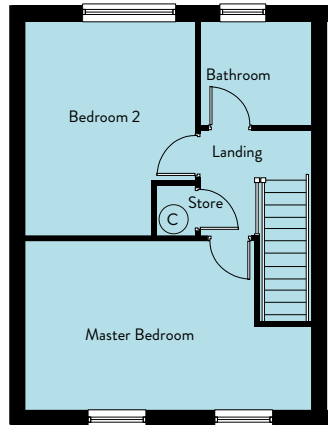

LINNET

823 SQ FT

Ground Floor

Lounge	3.23m x 3.95m	10'8" x 13'0"
Kitchen/Dining	4.10m x 3.17m	13'5" x 10'5"
WC	1.04m x 1.85m	3'5" x 6'1"

First Floor

Master Bedroom	5.29m x 3.11m	17'4" x 10'3"
Bedroom 2	3.16m x 4.01m	10'4" x 13'2"
Bathroom	2.04m x 1.92m	6'8" x 6'4"