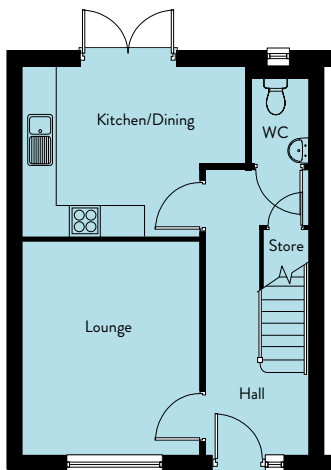

LINNET

823 SQ FT

Ground Floor

Lounge	3.23m x 3.95m	10'8" x 13'0"
Kitchen/Dining	4.10m x 3.17m	13'5" x 10'5"
WC	1.04m x 1.85m	3'5" x 6'1"

First Floor

Master Bedroom	5.29m x 3.11m	17'4" x 10'3"
Bedroom 2	3.16m x 4.01m	10'4" x 13'2"
Bathroom	2.04m x 1.92m	6'8" x 6'4"